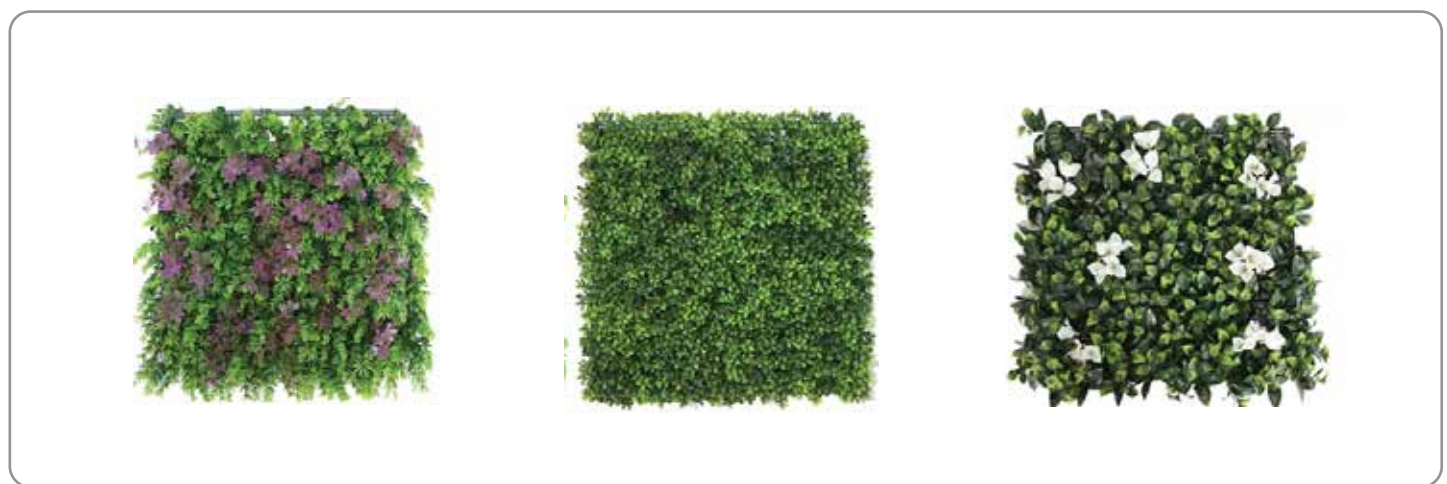

# Artificial Hedge

Pet and Child friendly

Chemical free

Eco friendly

UV stabilised

## Types of Artificial Hedge:

Fixed Square Hedge  
50cm \* 50cm

Fixed Square Hedge  
1m \* 1m